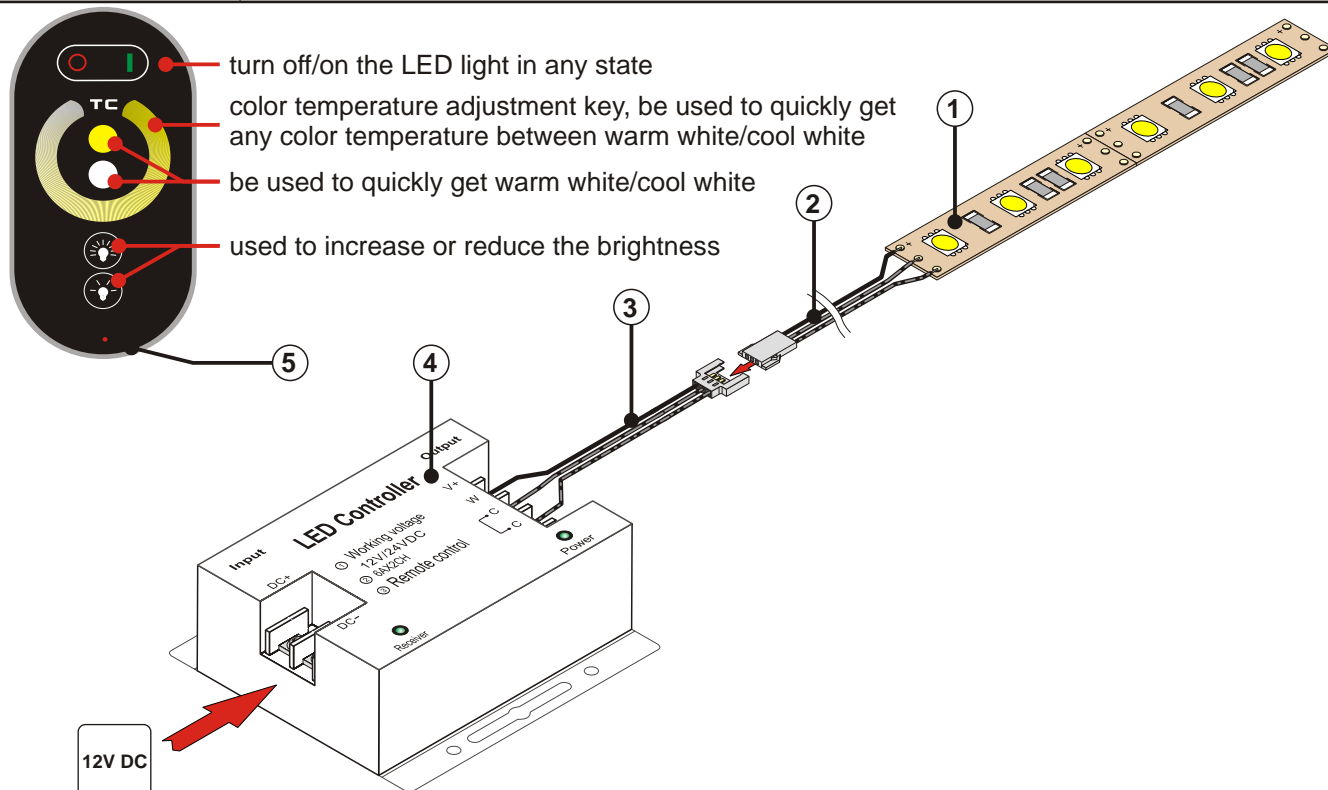

# LED CONTROLLER warm white/cool white

1	LED Strip SMD 120p./m 9,6W/m w-10mm warm white/cold white	84509900
2	1800mm 3 wires cable with plug (for warm/cold white LED strip)	67030000
3	50mm 3 wires cable with socket (for warm/cold white LED strip)	67020000
4	Vario White Controller - Reciever	78300000
5	Vario White Remote Touch Controller	78290000

## WIRING DIAGRAM