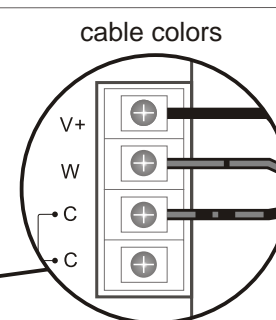

# LED CONTROLLER warm white/cool white

1	LED Strip SMD 120p./m 9,6W/m w-10mm warm white/cold white	84509900
2	1800mm 3 wires cable with plug (for warm/cold white LED strip)	67030000
3	50mm 3 wires cable with socket (for warm/cold white LED strip)	67020000
4	Vario White Controller - Reciever	78300000
5	Vario White Remote Touch Controller	78290000

## WIRING DIAGRAM