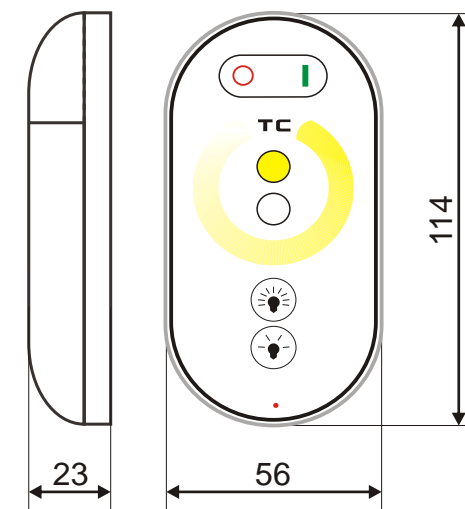

# LED CONTROLLER warm white/cool white

1	LED Strip SMD 120p./m 9,6W/m w-10mm warm white/cold white	84509900
2	1800mm 3 wires cable with plug (for warm/cold white LED strip)	67030000
3	50mm 3 wires cable with socket (for warm/cold white LED strip)	67020000
4	Vario White Controller - Reciever	78300000
5	Vario White Remote Touch Controller	78290000

## WIRING DIAGRAM