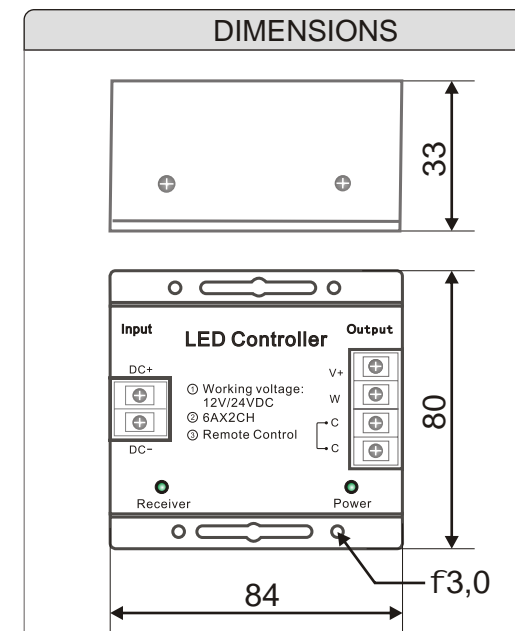

# LED CONTROLLER warm white/cool white

1	LED Strip SMD 120p./m 9,6W/m w-10mm warm white/cold white	84509900
2	1800mm 3 wires cable with plug (for warm/cold white LED strip)	67030000
3	50mm 3 wires cable with socket (for warm/cold white LED strip)	67020000
4	Vario White Controller - Reciever	78300000
5	Vario White Remote Touch Controller	78290000

## WIRING DIAGRAM